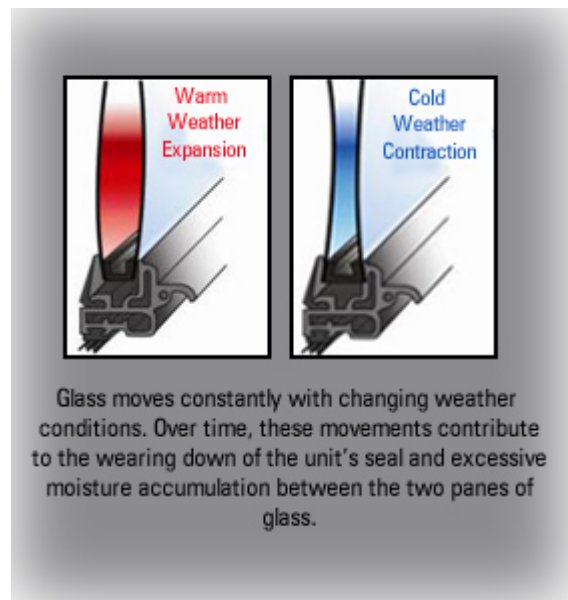

This Can Also Contribute to the Glass Cracking

Glass Replacement * Store Front Construction * Commercial Door Repair
24 Hour Emergency Service * Tenant Work * Sandblasted Glass
Insulated Glass * Sliding Glass Doors * Filming/Tinting

(301) 931-7800

CALL US TODAY FOR ALL YOUR GLASS NEEDS