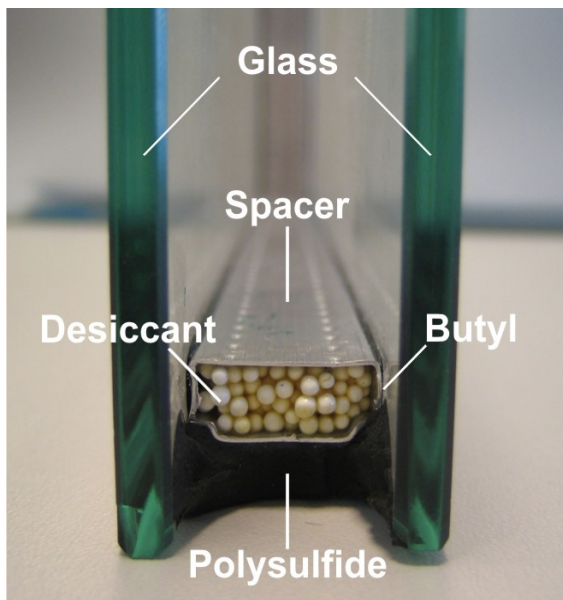

Insulating Glass Unit- IGU

6600 Ammendale Road
Beltsville, MD 20705
Office: (301) 931-7800
FAX: (301) 931-8023

Insulated Glass Unit (IGU)

When multiple glass panes or "lites" are assembled into units, they are commonly referred to as insulated glass, double glazing, or Insulating Glass Units (IGU).

The glass panes are separated by a "spacer". A spacer is the component, or piece, used in window manufacturing that separates the two panes of glass in an insulating glass (IG) system, and seals the airspace between them.